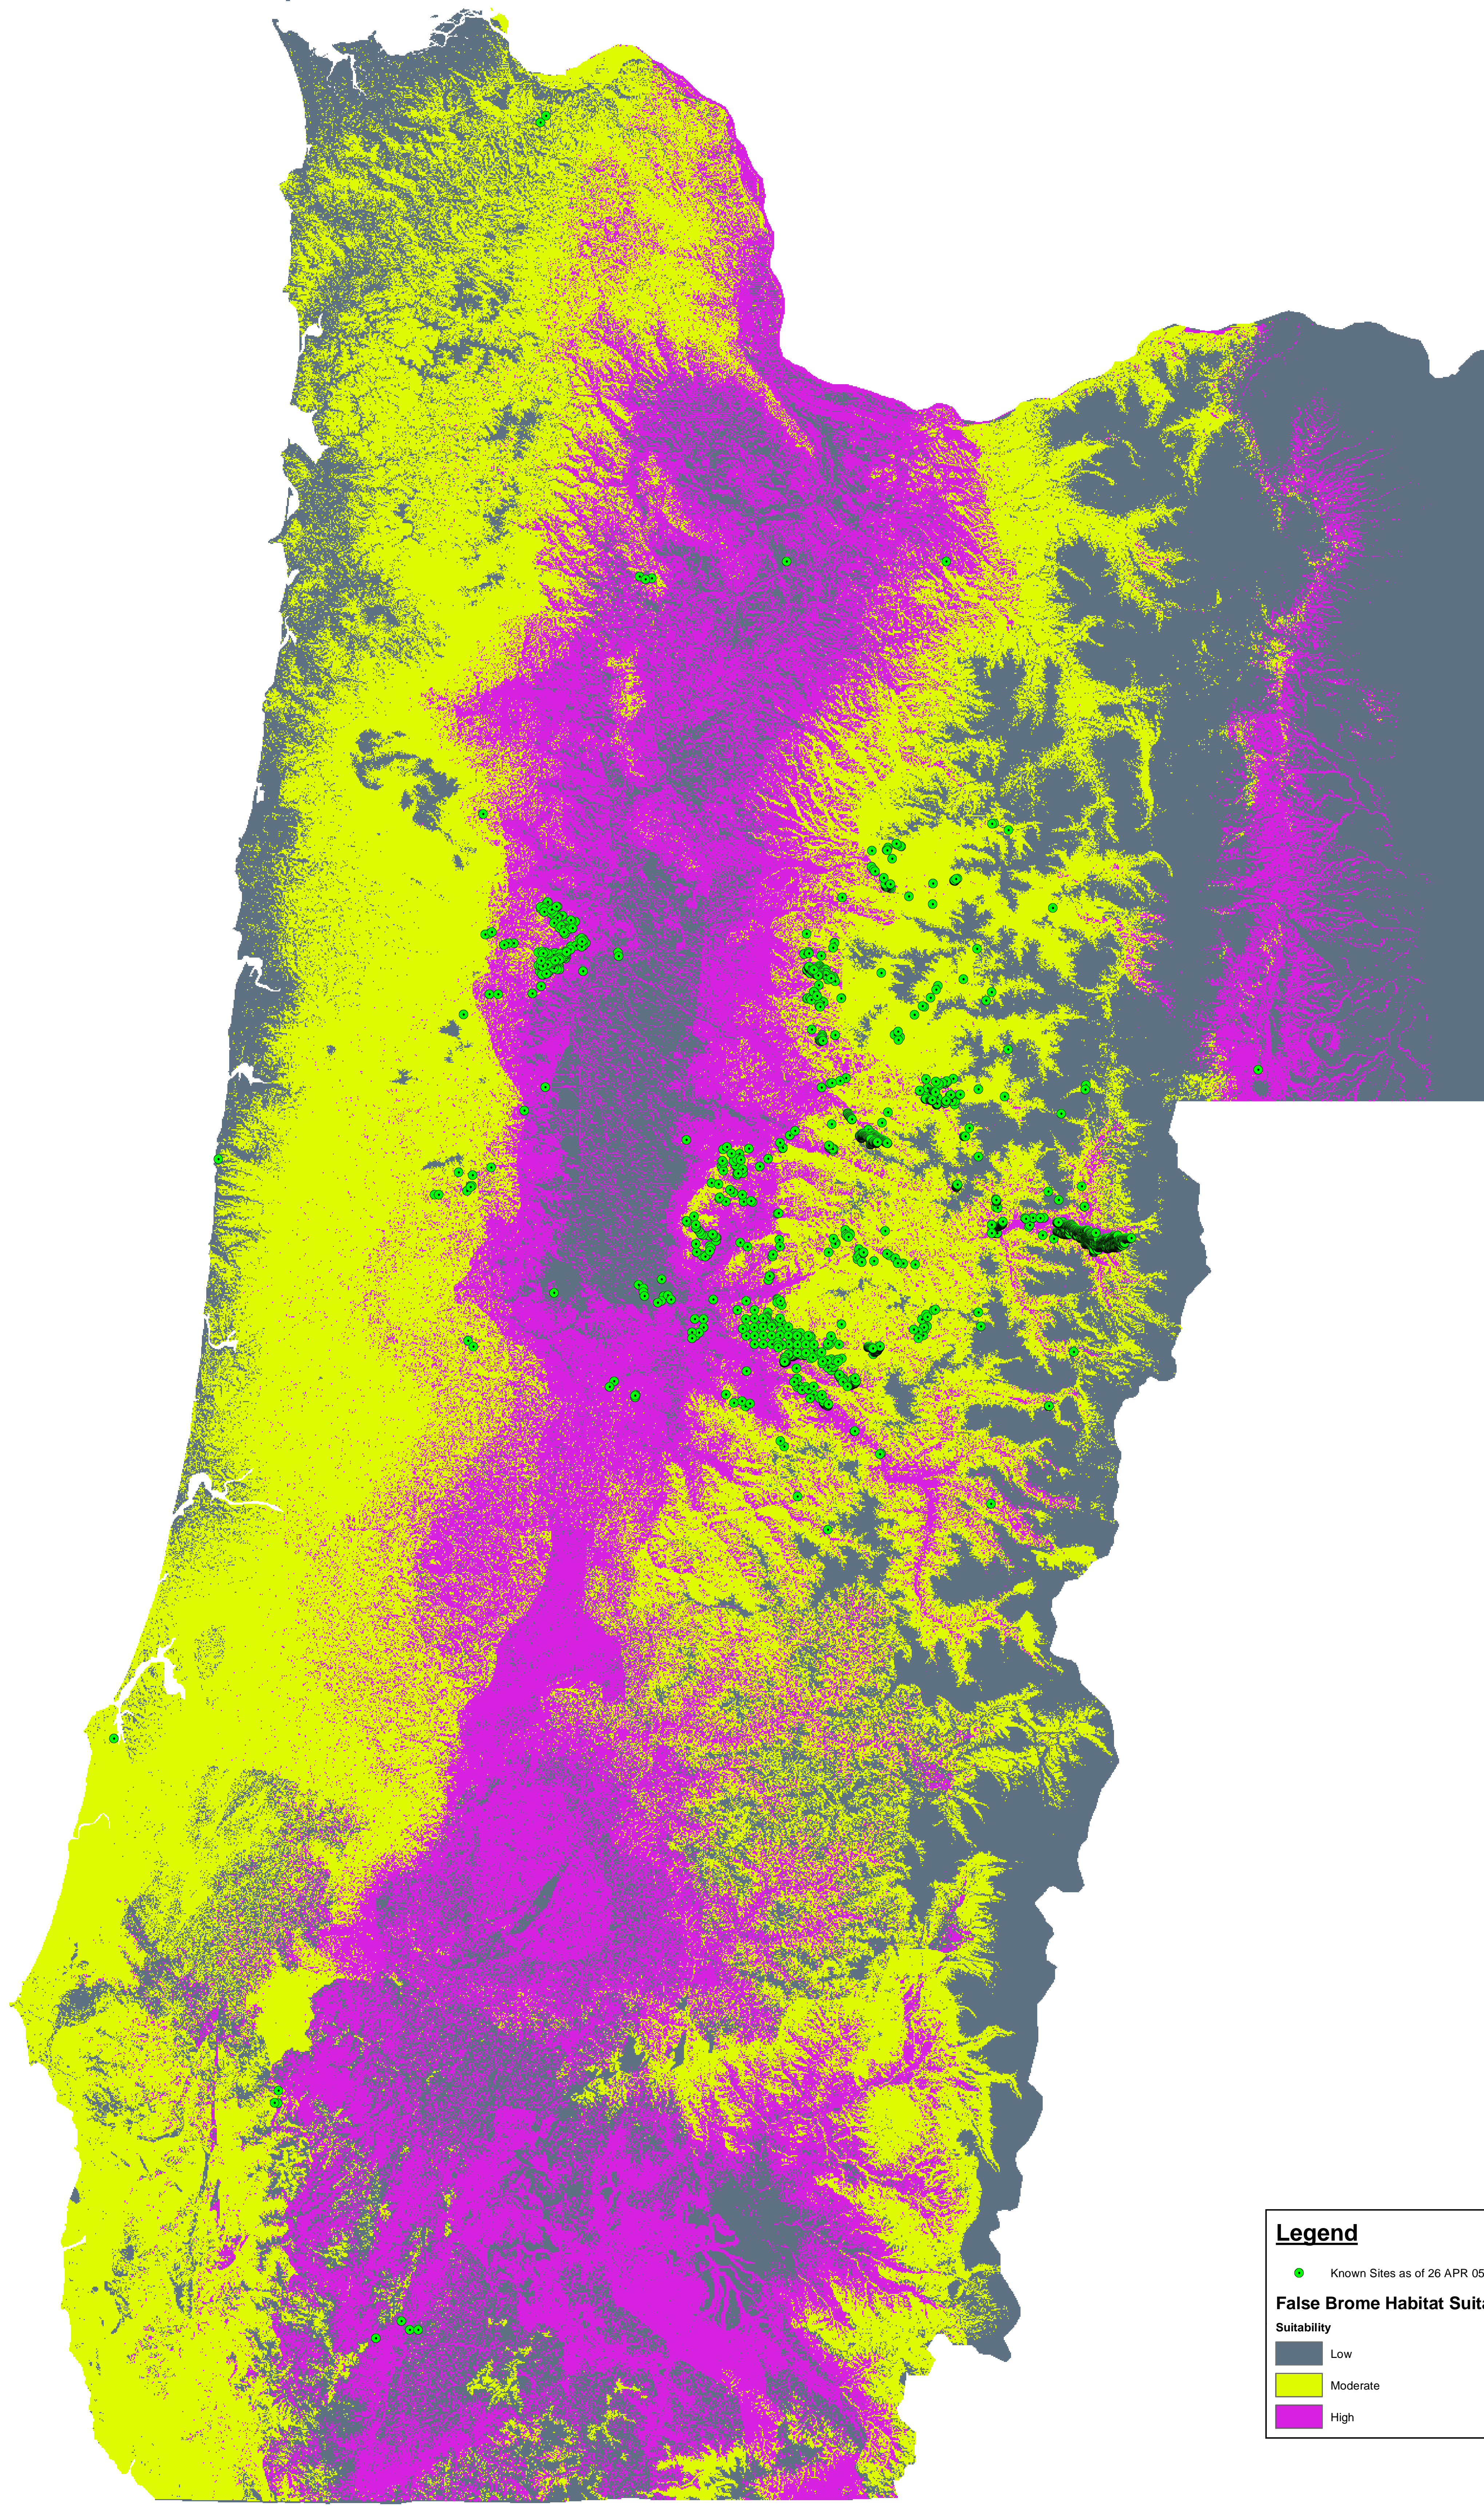

False Brome Predicted Habitat and Known Sites
May 2, 2005

Legend

- Known Sites as of 26 APR 05

False Brome Habitat Suitability Model

Suitability

- Low
- Moderate
- High