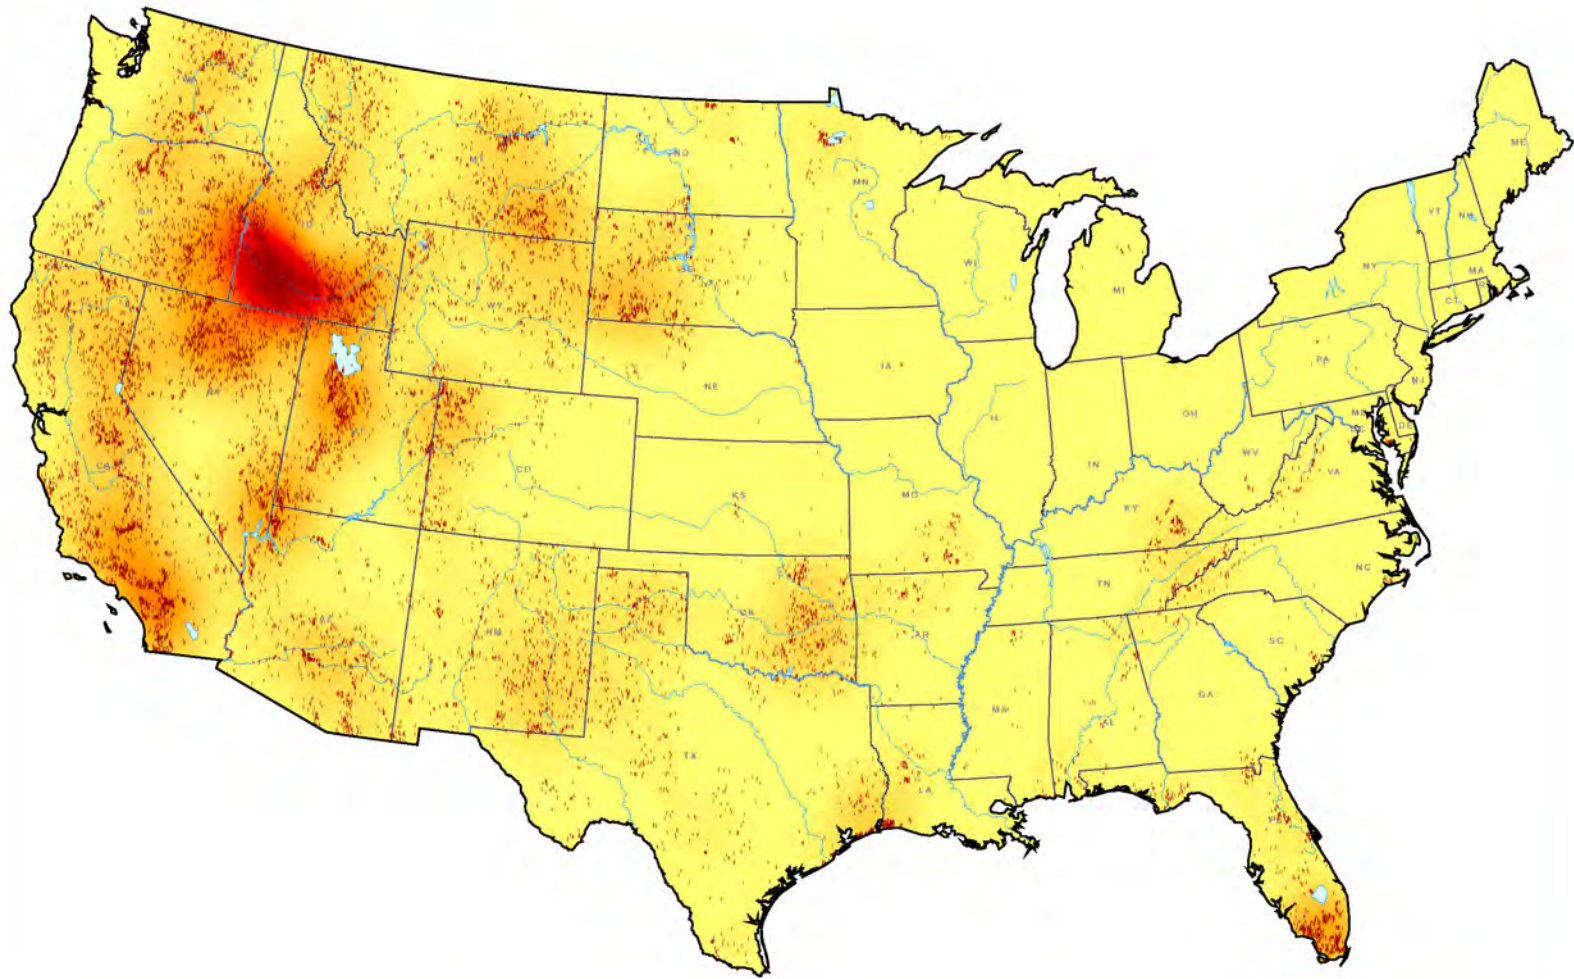

Emergency Stabilization & Rehabilitation (ESR)

Meeting the New Challenges

Scott Uhrig
Bureau of Land Management
ESR Supervisor
Twin Falls District, Idaho
4.3 million BLM Acres

Legend

- Fire Locations (1970 - 2007)
- Rivers
- Lakes
- State Boundaries